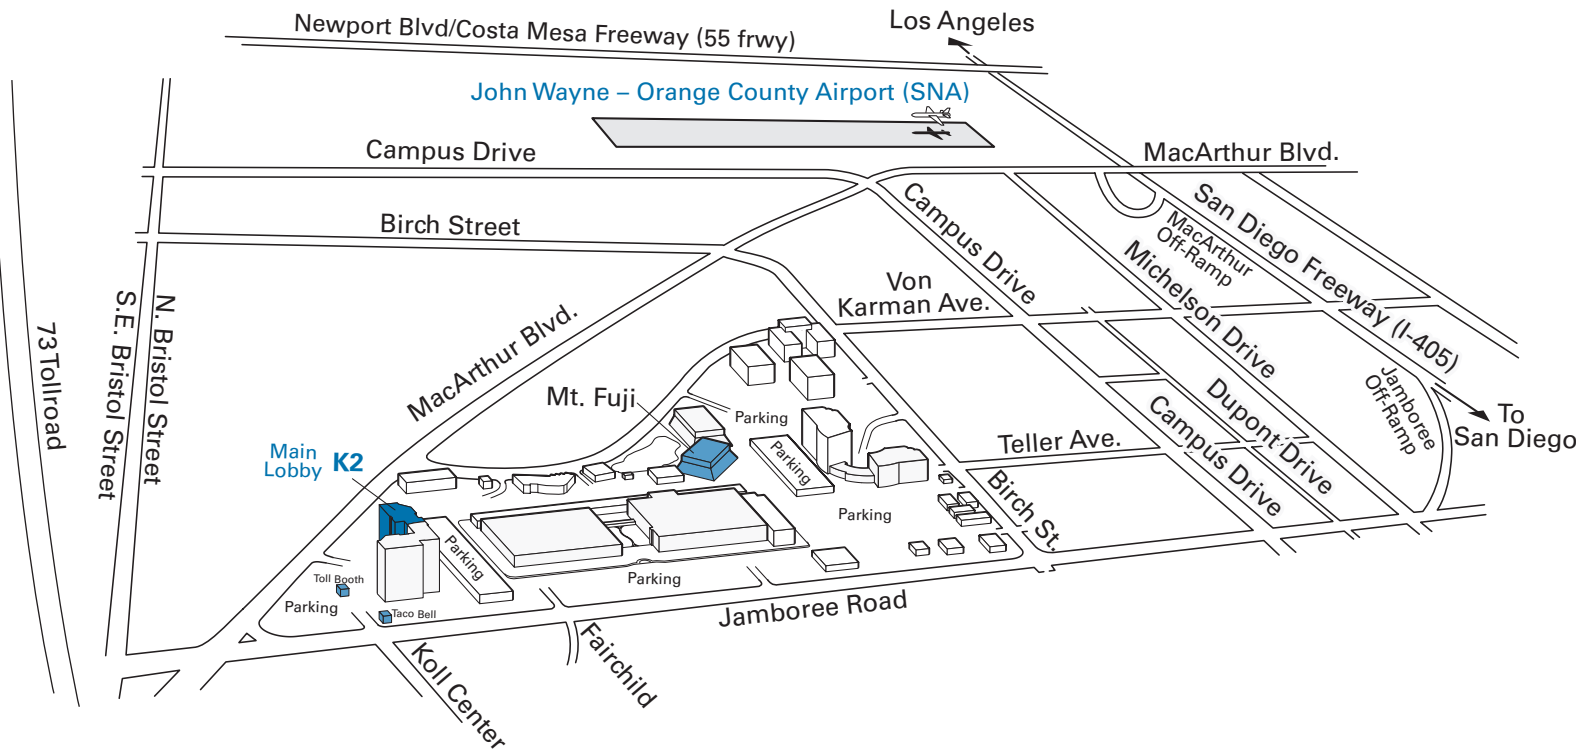

Directions to Conexant Newport Beach

*Conexant is less than 5 minutes from John Wayne Airport

4000 MacArthur Blvd., West Tower (K2)
 Newport Beach, CA 92660
 (949) 483-4600

Directions to Conexant (From San Diego Freeway - I 405)

- Exit at Jamboree Road (South - toward ocean)
- Pass Michelson, Campus, Birch and Fairchild
- Turn right at Koll Center (stoplight immediately past Taco Bell)
- Enter gated visitor parking area through toll booth on your left
- Proceed to 4000 MacArthur Blvd. West Tower building "K2" - Reception Area

Directions to Conexant (From Orange County Airport)

- Exit airport to MacArthur Blvd. and go right
- Drive 1 mile and turn left on Jamboree Road
- Turn left at Koll Center (stoplight immediately before Taco Bell)
- Enter gated visitor parking area through toll booth on your left
- Proceed to 4000 MacArthur Blvd. West Tower building "K2" - Reception Area

Directions to Conexant (From 73 Southbound)

- Take the CA-73 South/San Diego via toll rd (CA-55) - exit
- Take the Jamboree rd - exit
- Continue on SE Bristol St. - SE Bristol becomes Bristol St.
- Turn left on Jamboree Rd.
- Turn left on MacArthur Blvd.
- Turn right at 4000 MacArthur Blvd., Newport Beach